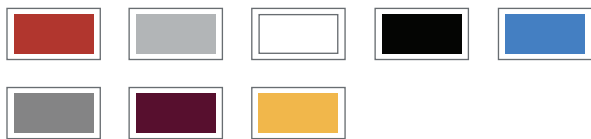

MIRAGE ES 1.2L

CVT

2WD

AVAILABLE IN:

CVT

Continuous Variable Transmission (CVT)

Chrome accent front grille

LED rear combination lights

7" Smartphone-link Display Audio (SDA)

Automatic Climate Control

Forward Collision Mitigation (FCM) with Pedestrian Detection⁷

Active Stability Control (ASC)¹

Hill Start Assist (HSA)⁴

Rear View Camera

Welcome light and coming home light

Passenger vanity mirror with ticket holder