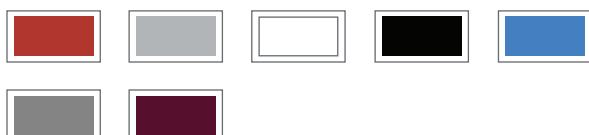

AVAILABLE IN:

Includes ES Features **PLUS**

15" alloy wheels

175/55R15 tires

Halogen fog lights

Chrome exhaust tip