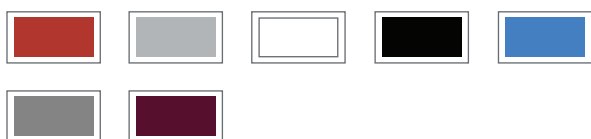

Includes ES Features PLUS

- Lane Departure Warning System (LDW)⁹
- Automatic High Beams (AHB)
- Premium cloth seating surfaces
- Carbon pattern print window switch panels
- FAST-Key Entry System
- Push button start
- LED low and high beam headlights and LED daytime running lights
- Halogen fog lights
- Rain sensing wipers
- 15" alloy wheels

BUILD YOUR OWN