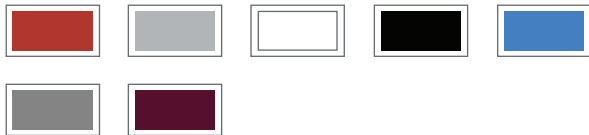

BUILD YOUR OWN

MIRAGE G4 ES 1.2L CVT

2WD

AVAILABLE IN:

CVT

Continuous Variable Transmission (CVT)

Chrome grille accents

LED rear combination lights