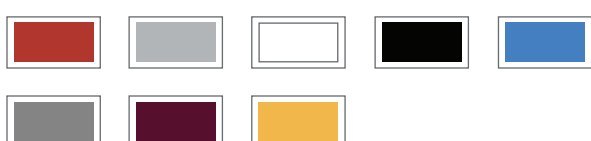

MIRAGE SE 1.2L

2WD

AVAILABLE IN: