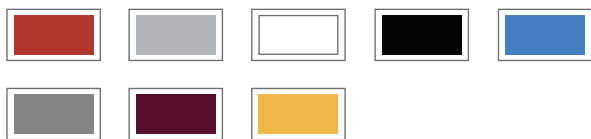

Includes ES Features **PLUS**

15" alloy wheels

Halogen fog lights

Chrome exhaust tip

MIRAGE

Black Edition

AVAILABLE IN:

Includes ES Features PLUS